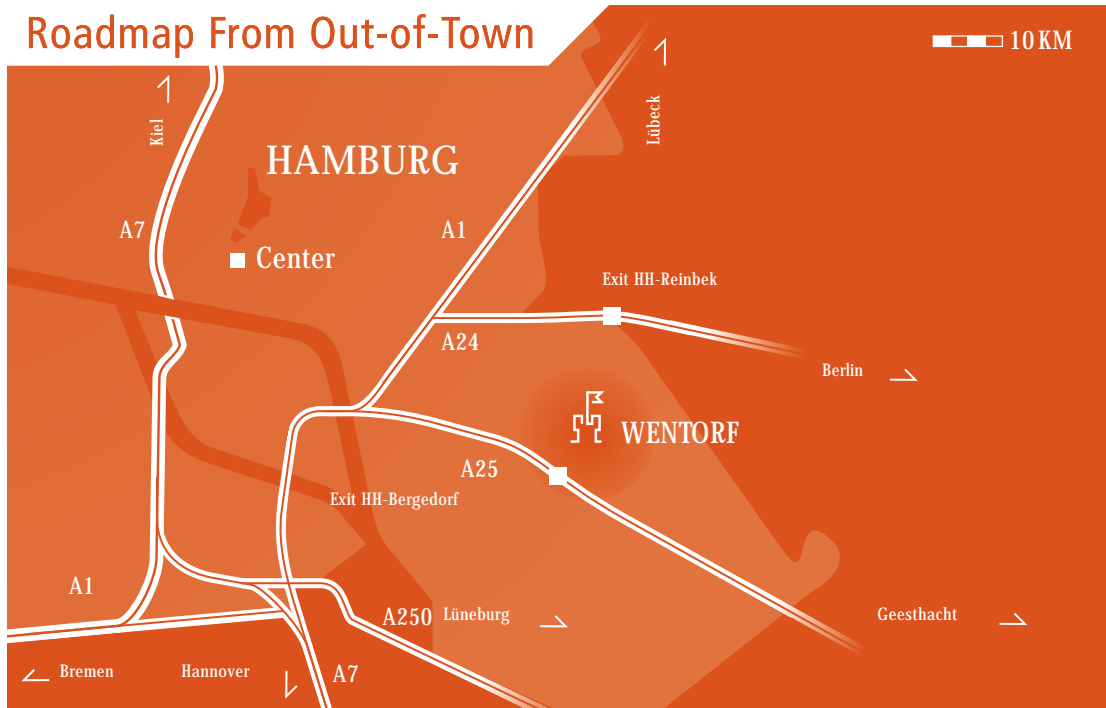

The World of Supplies – this is where to find it. We are looking forward to your visit.

/___ How to get to imcopex:

imcopex office supplies GmbH
Auf dem Ralande 7-9
21465 Hamburg
Germany

01. By car from the A25 m motorway (coming from Hamburg or Geesthacht):

Leave the A25 at the exit »Hamburg-Bergedorf«.

Turn right on »Curslacker Neuer Deich«.

800m turn right into »Vierlandenstrasse«.

300m turn right into B5 »Bergedorfer Strasse«.

400m turn left into the B207 »Wentorfer Strasse«.

Continue on the B207 for 3 km.

Turn right into »Südring«, after 100m turn left into »Auf dem Ralande«.

02. From Hamburg Airport:

by Taxi, driving time approx. 45 minutes.

03. From Hamburg Central Station (Hauptbahnhof):

by Taxi, driving time approx. 30 minutes.

See page 2 for the Roadmap.

Roadmap From Out-of-Town

Roadmap In-Town